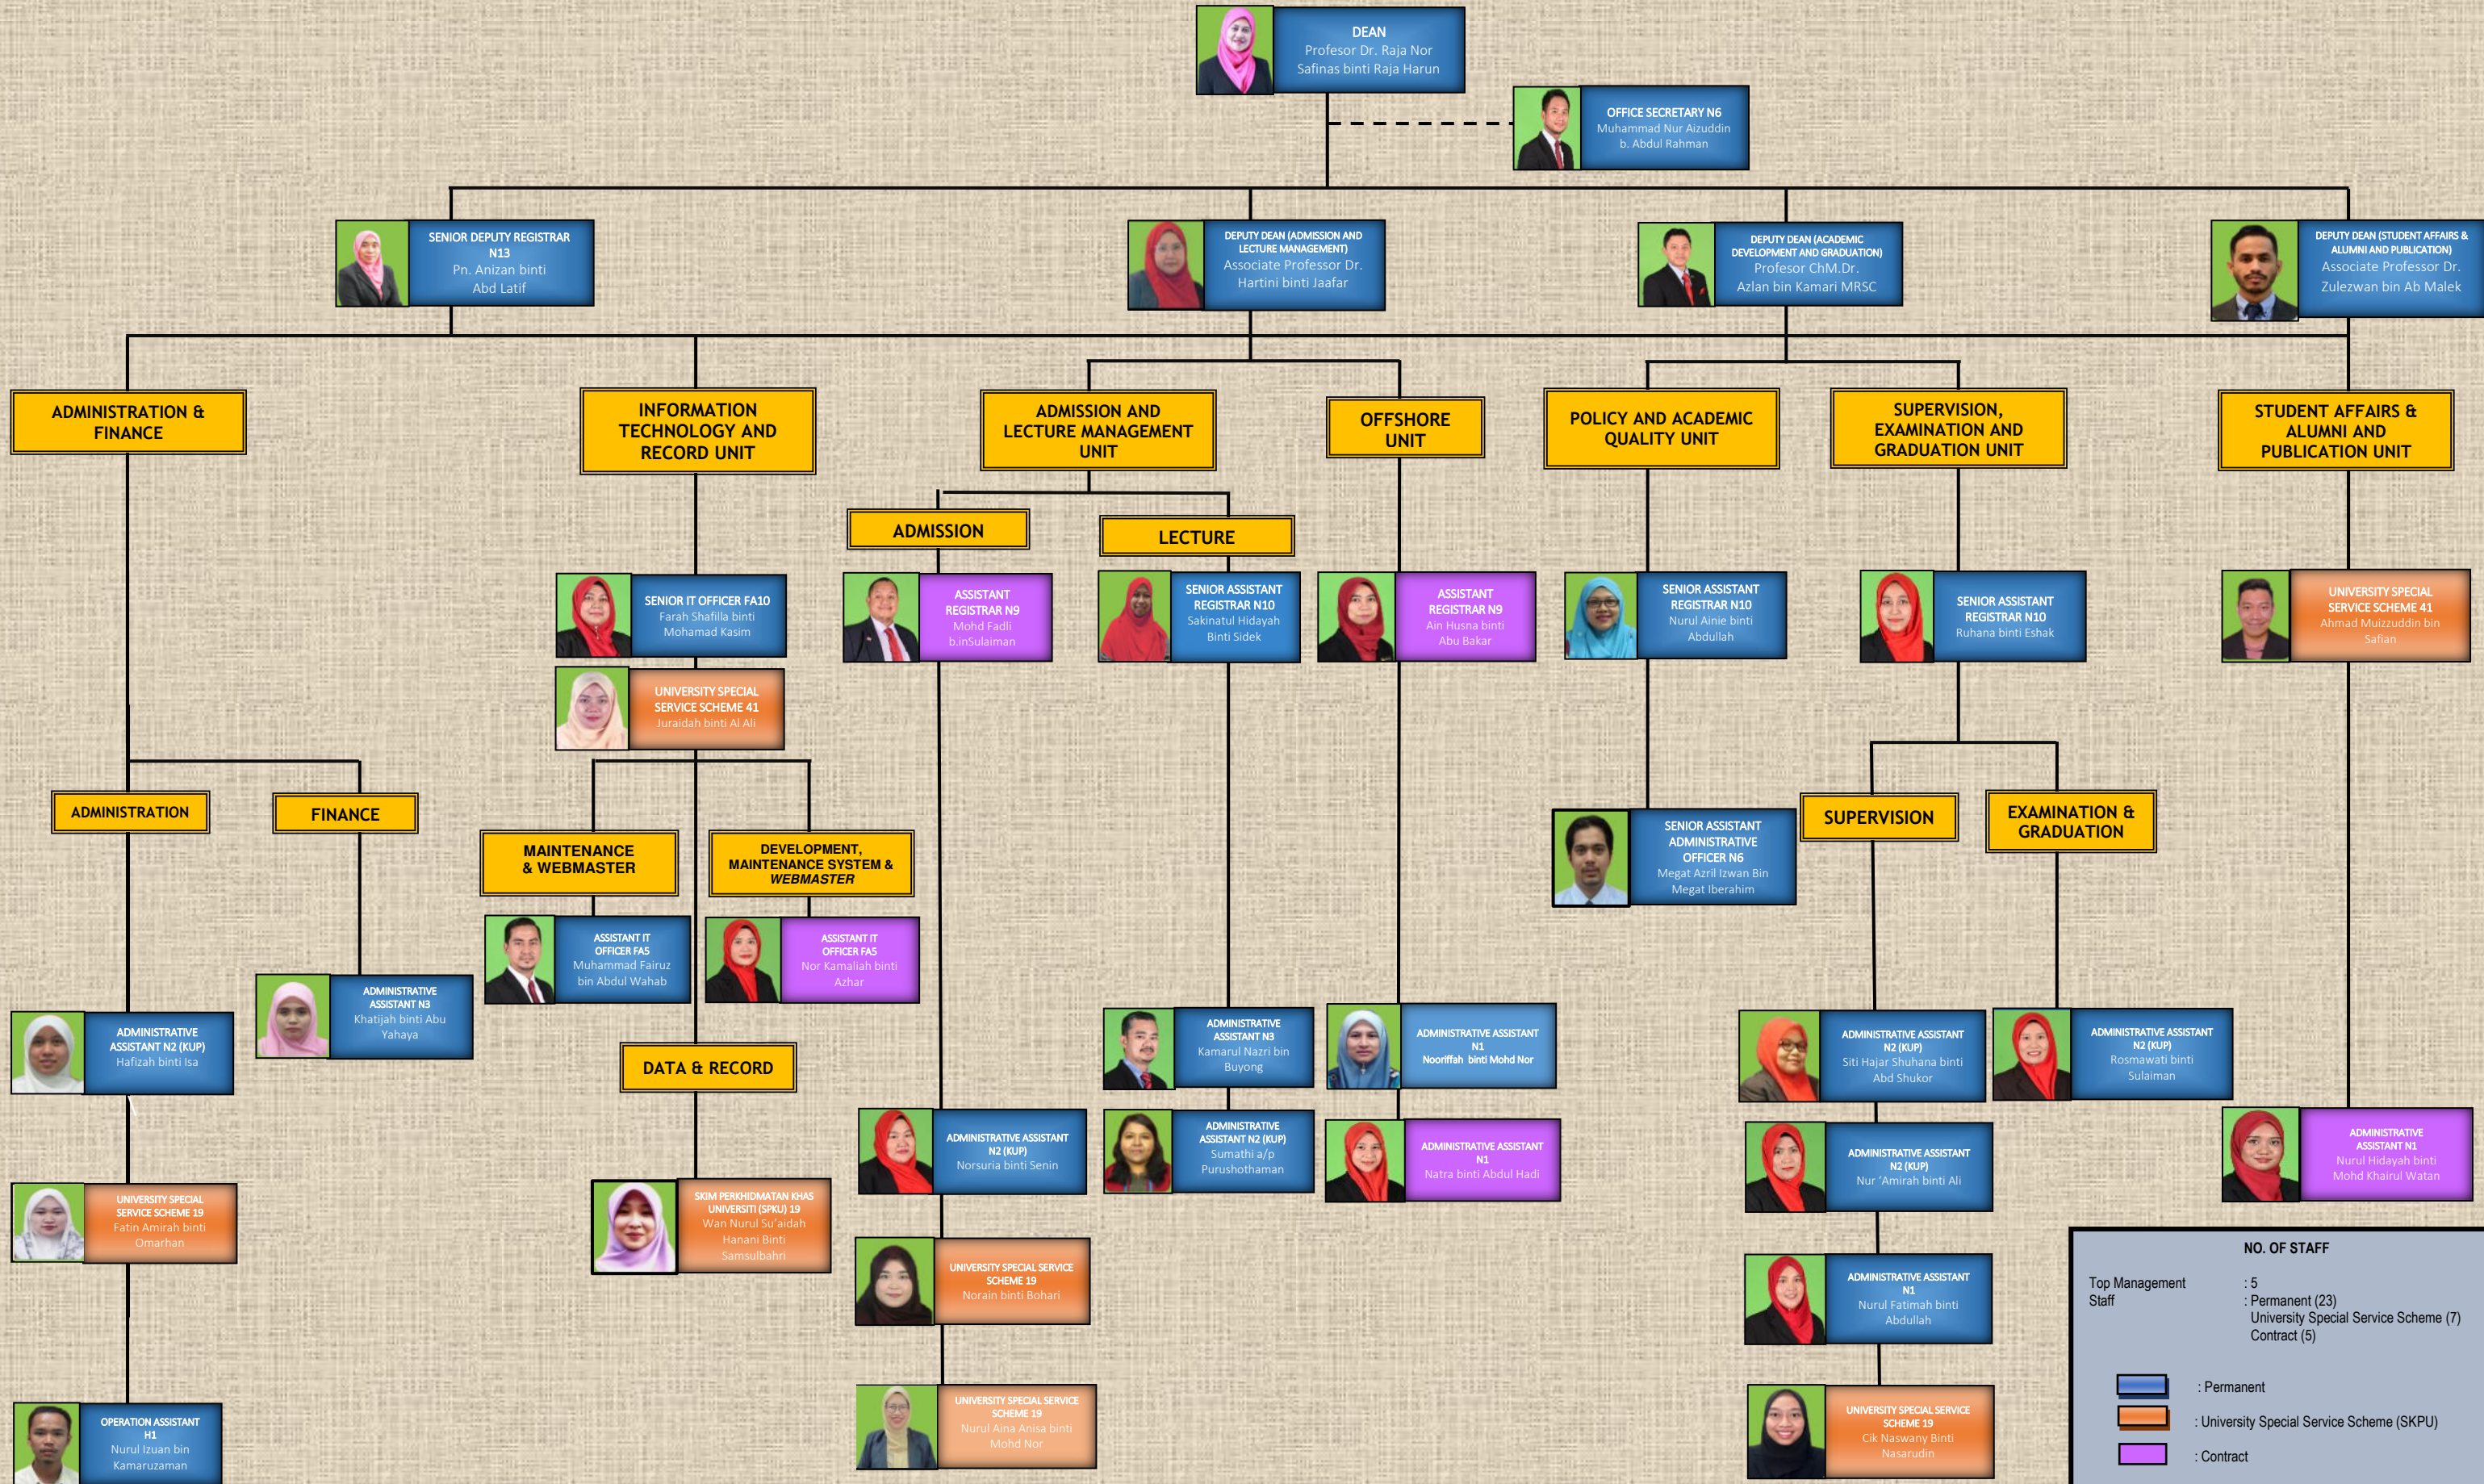

ORGANIZATION CHART INSTITUTE OF GRADUATE STUDIES (IGS)

NO. OF STAFF	
Top Management	: 5
Staff	: Permanent (23)
	: University Special Service Scheme (7)
	: Contract (5)

	: Permanent
	: University Special Service Scheme (SKPU)
	: Contract