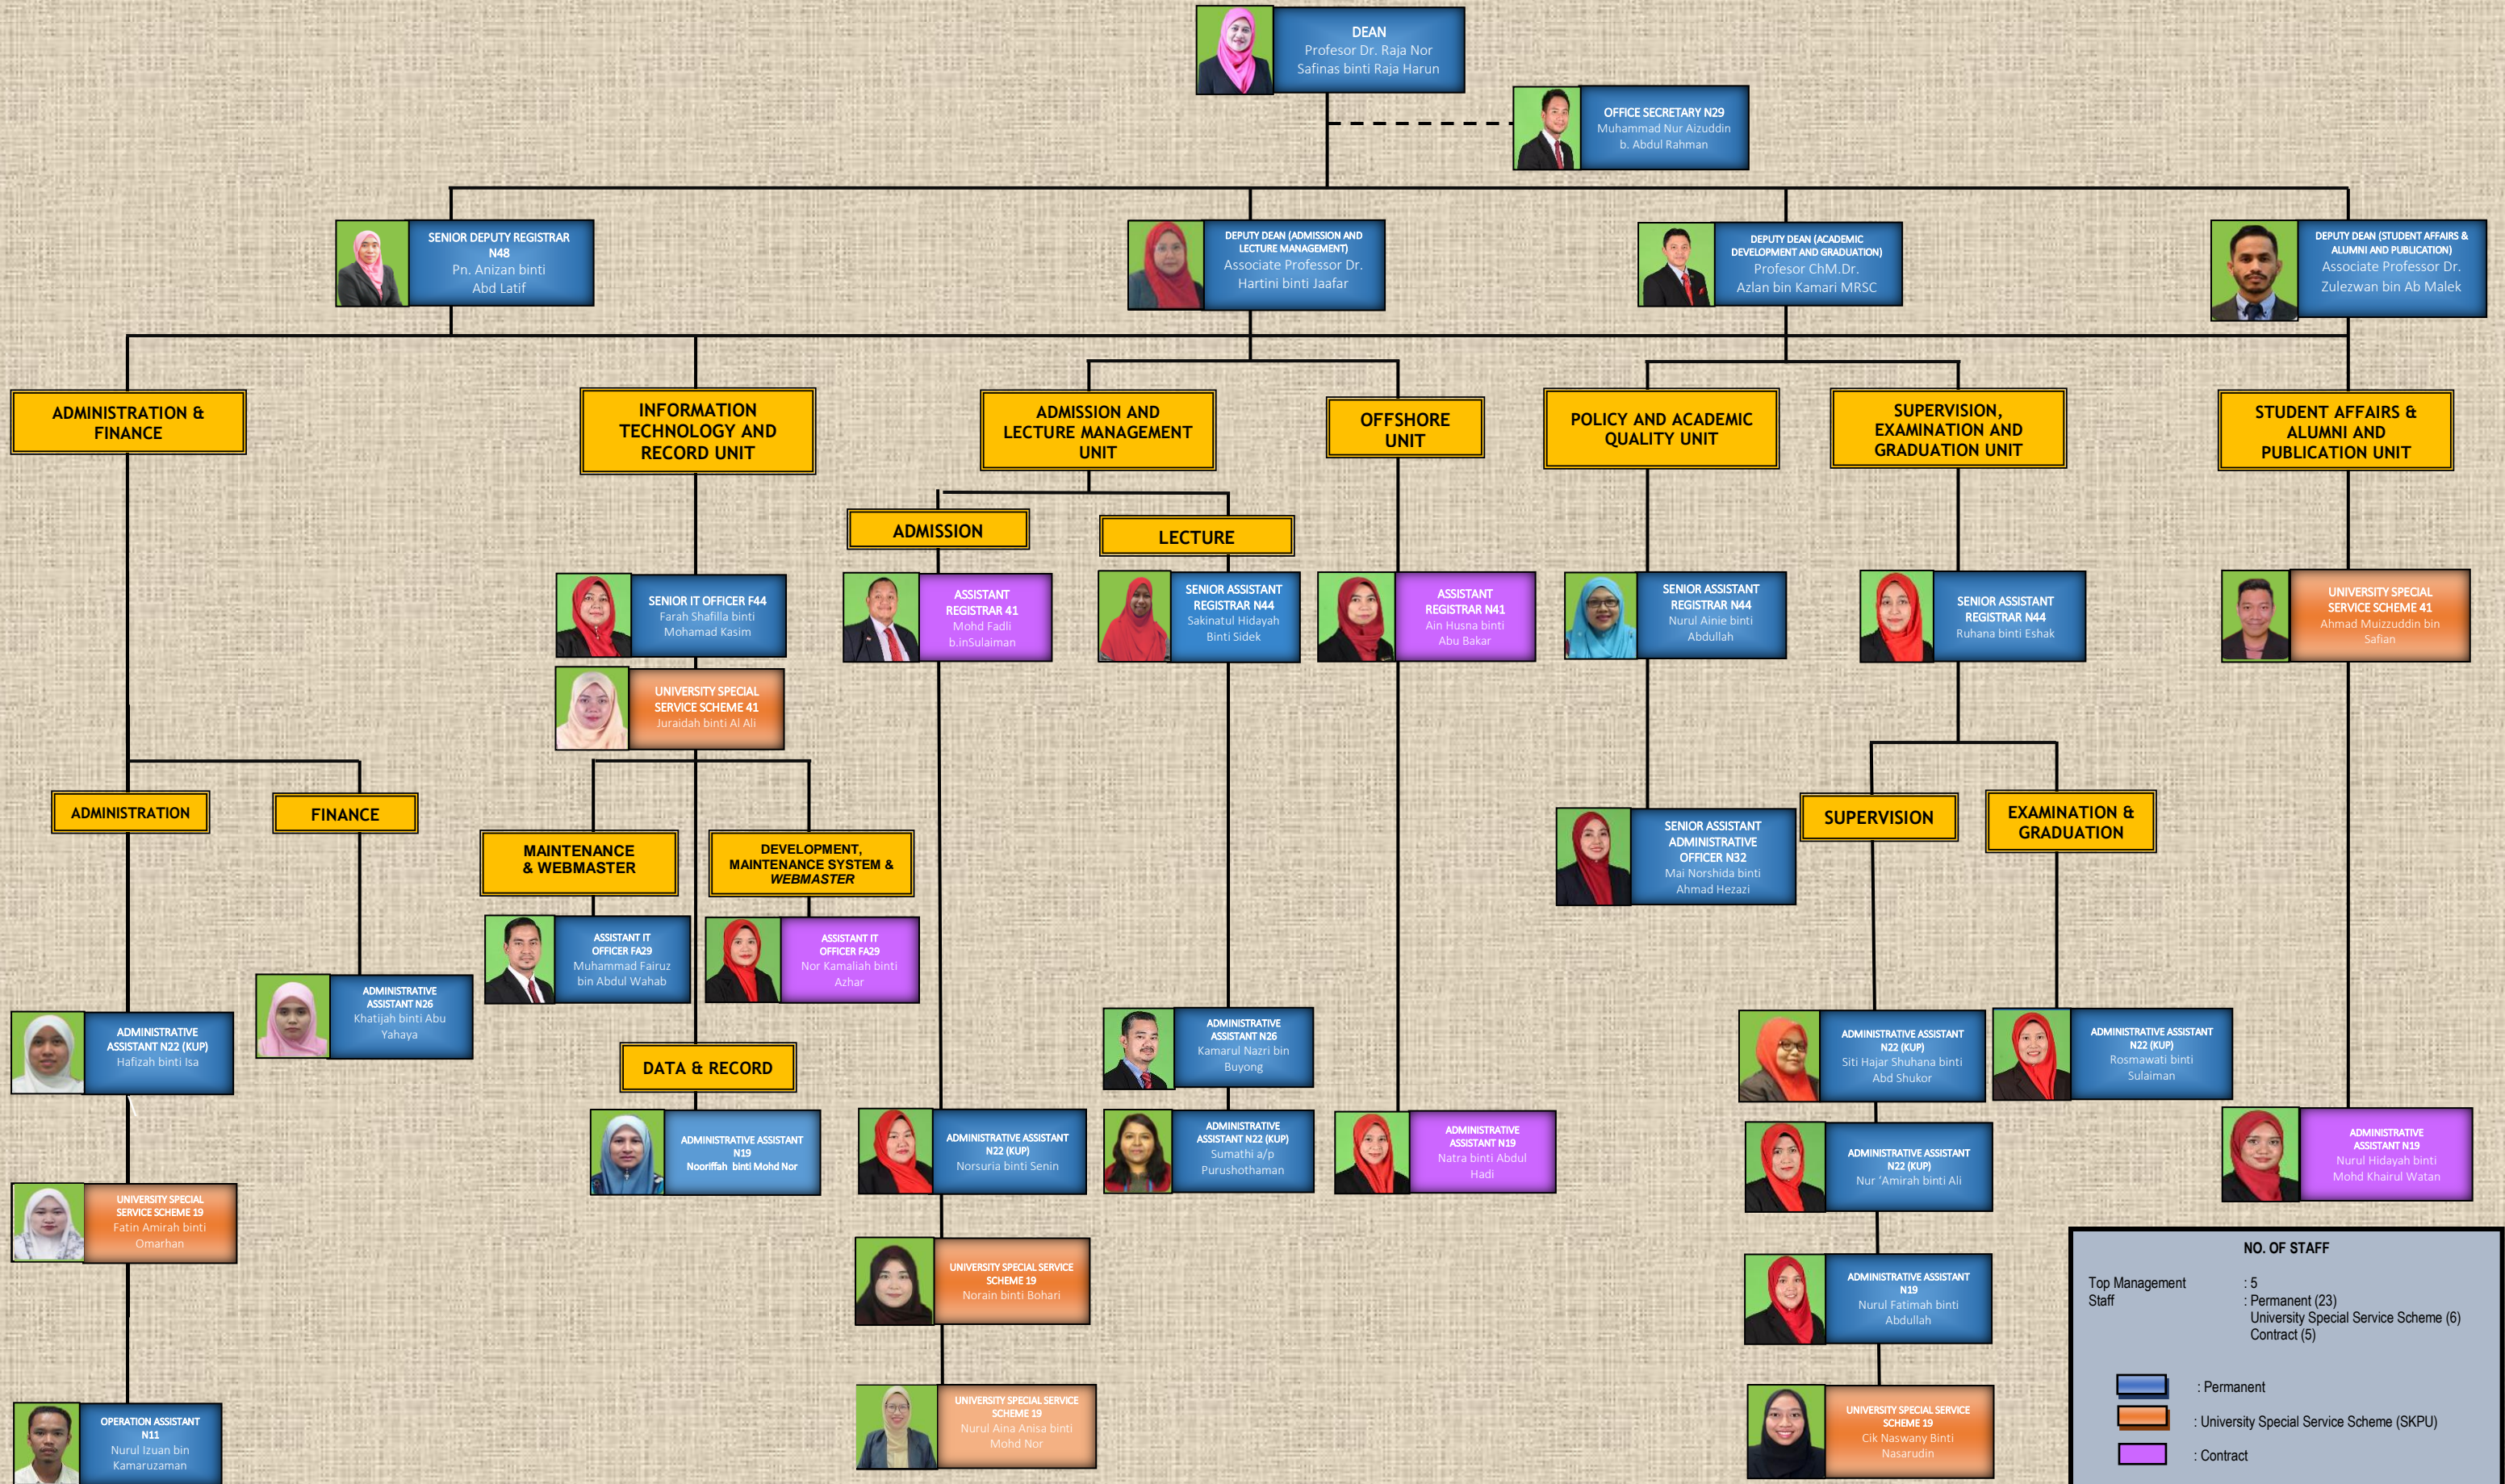

ORGANIZATION CHART INSTITUTE OF GRADUATE STUDIES (IGS)

NO. OF STAFF	
Top Management	: 5
Staff	: Permanent (23)
	: University Special Service Scheme (6)
	: Contract (5)

	: Permanent
	: University Special Service Scheme (SKPU)
	: Contract