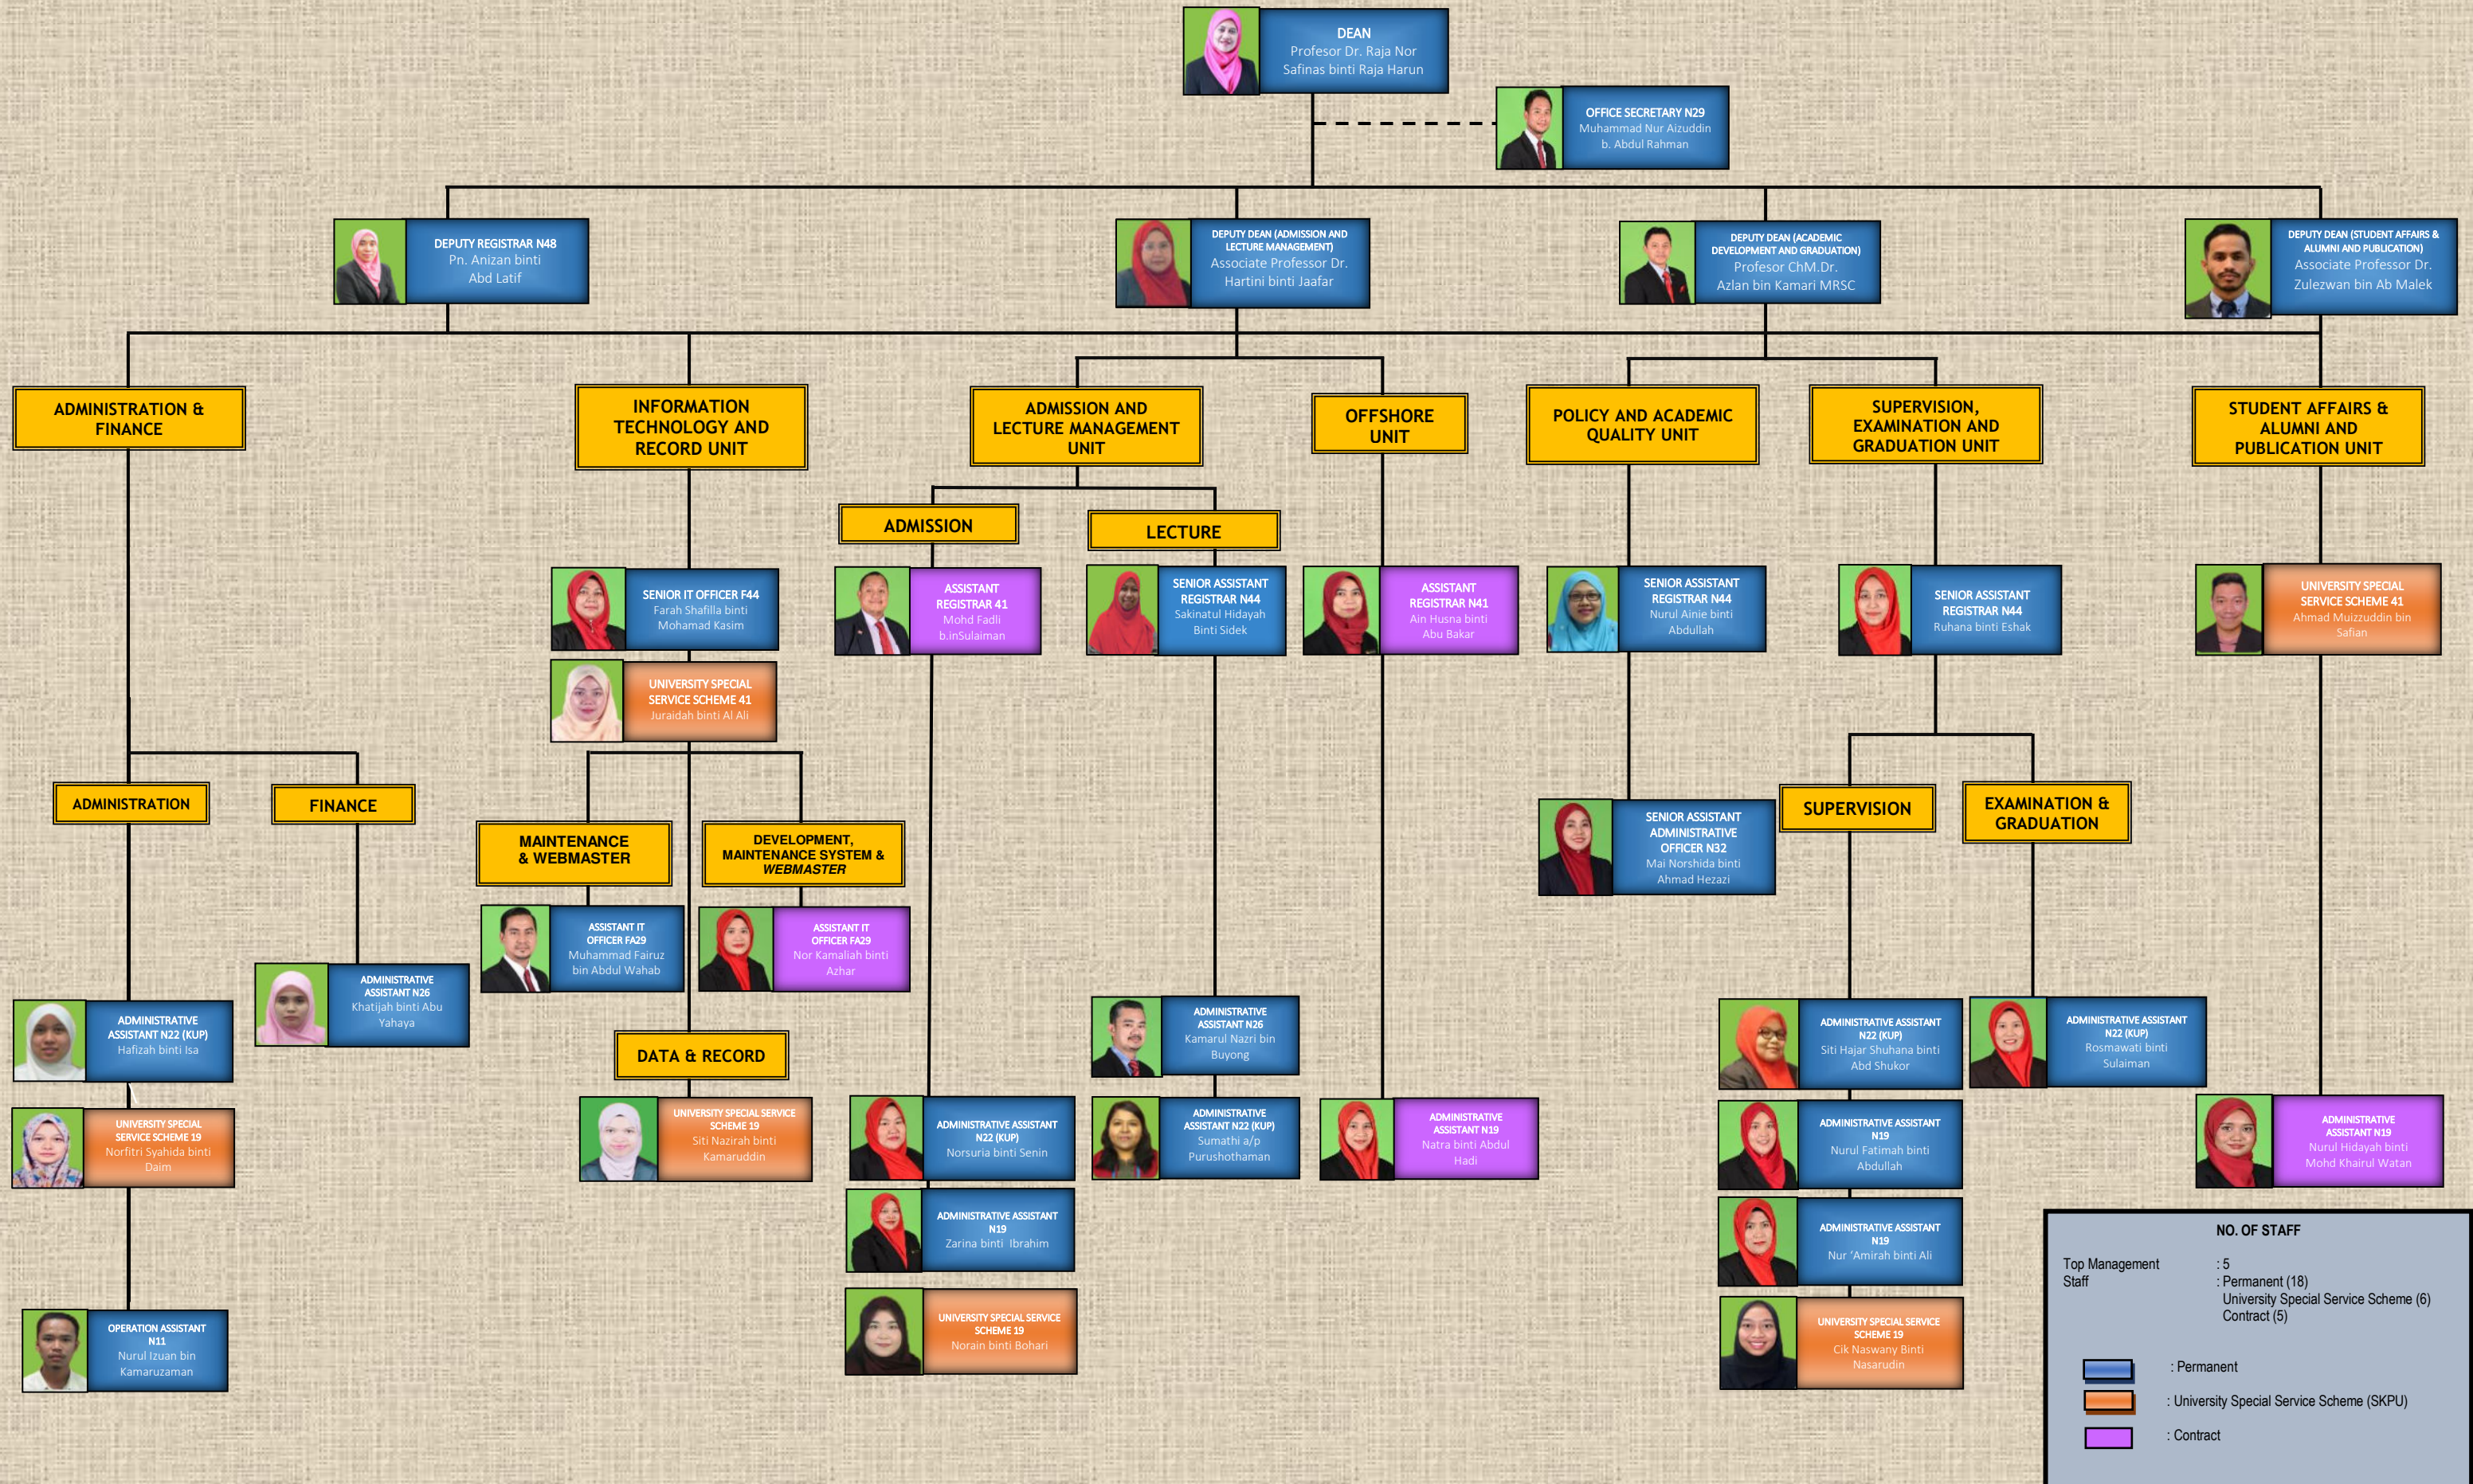

ORGANIZATION CHART INSTITUTE OF GRADUATE STUDIES (IGS)

NO. OF STAFF	
Top Management Staff	: 5
	: Permanent (18)
	: University Special Service Scheme (6)
	: Contract (5)

	: Permanent
	: University Special Service Scheme (SKPU)
	: Contract