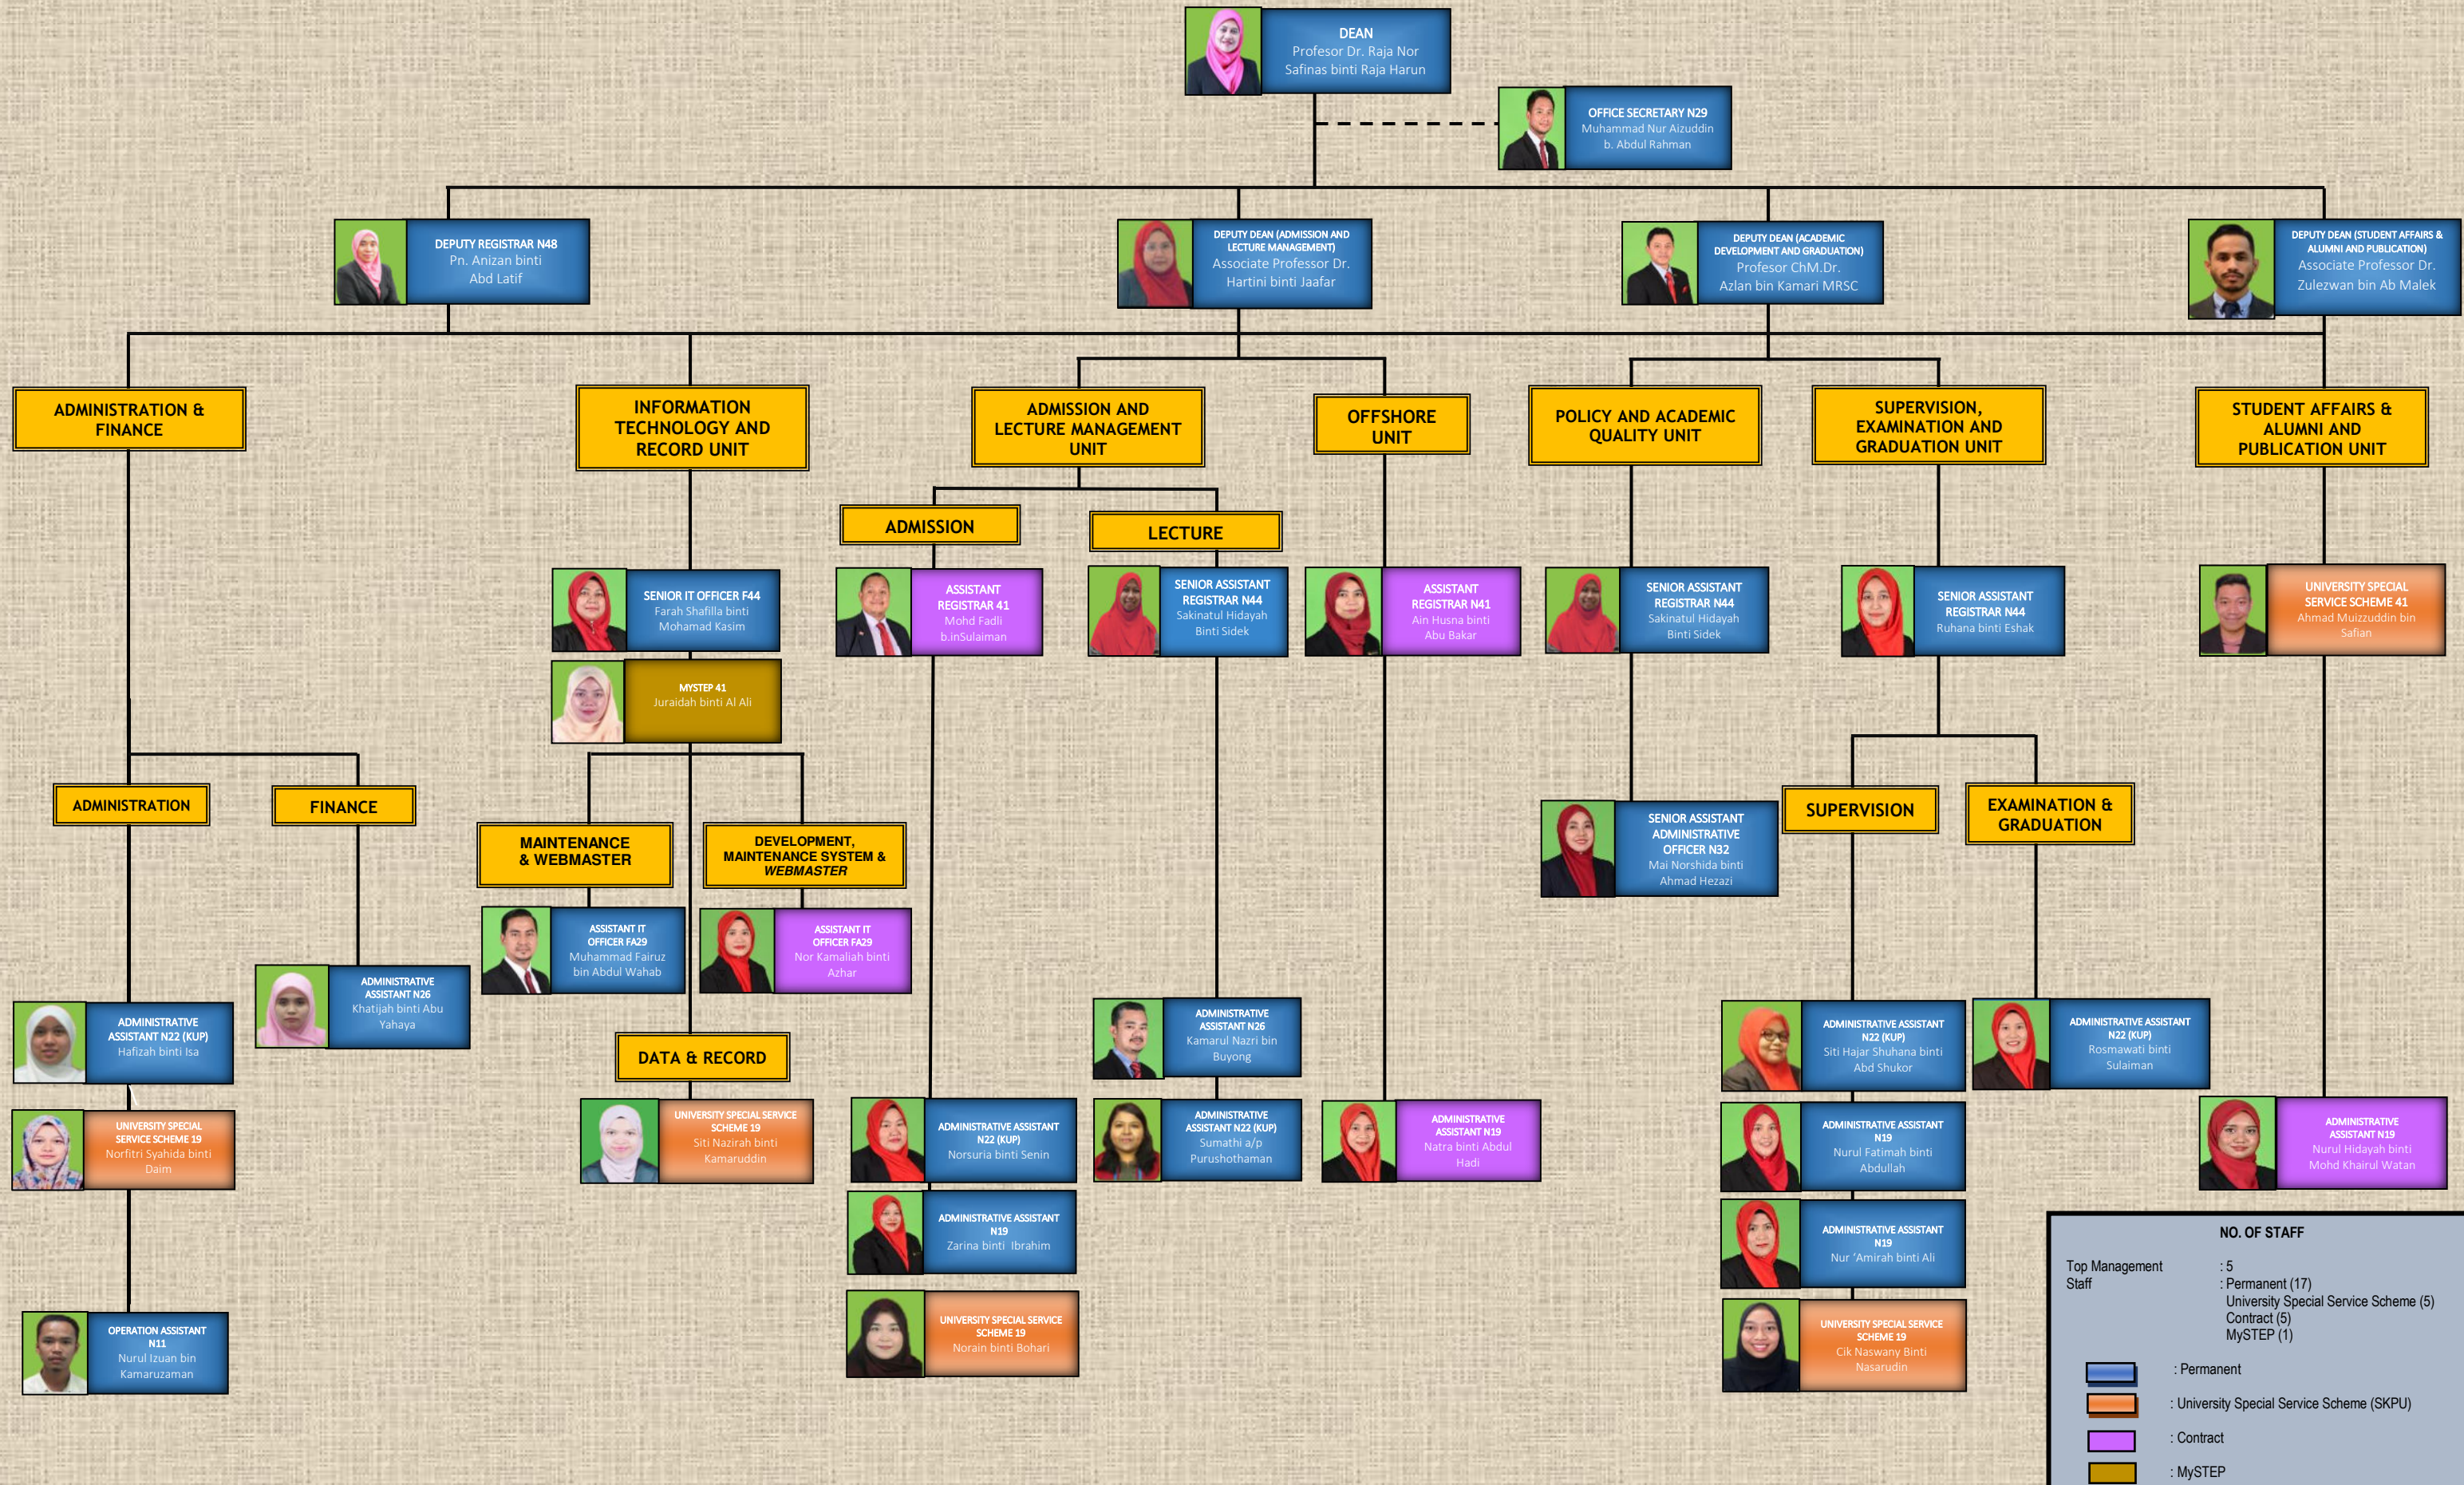

# ORGANIZATION CHART INSTITUTE OF GRADUATE STUDIES (IGS)

NO. OF STAFF	
Top Management Staff	: 5
	: Permanent (17)
	: University Special Service Scheme (5)
	: Contract (5)
	: MySTEP (1)

	: Permanent
	: University Special Service Scheme (SKPU)
	: Contract
	: MySTEP