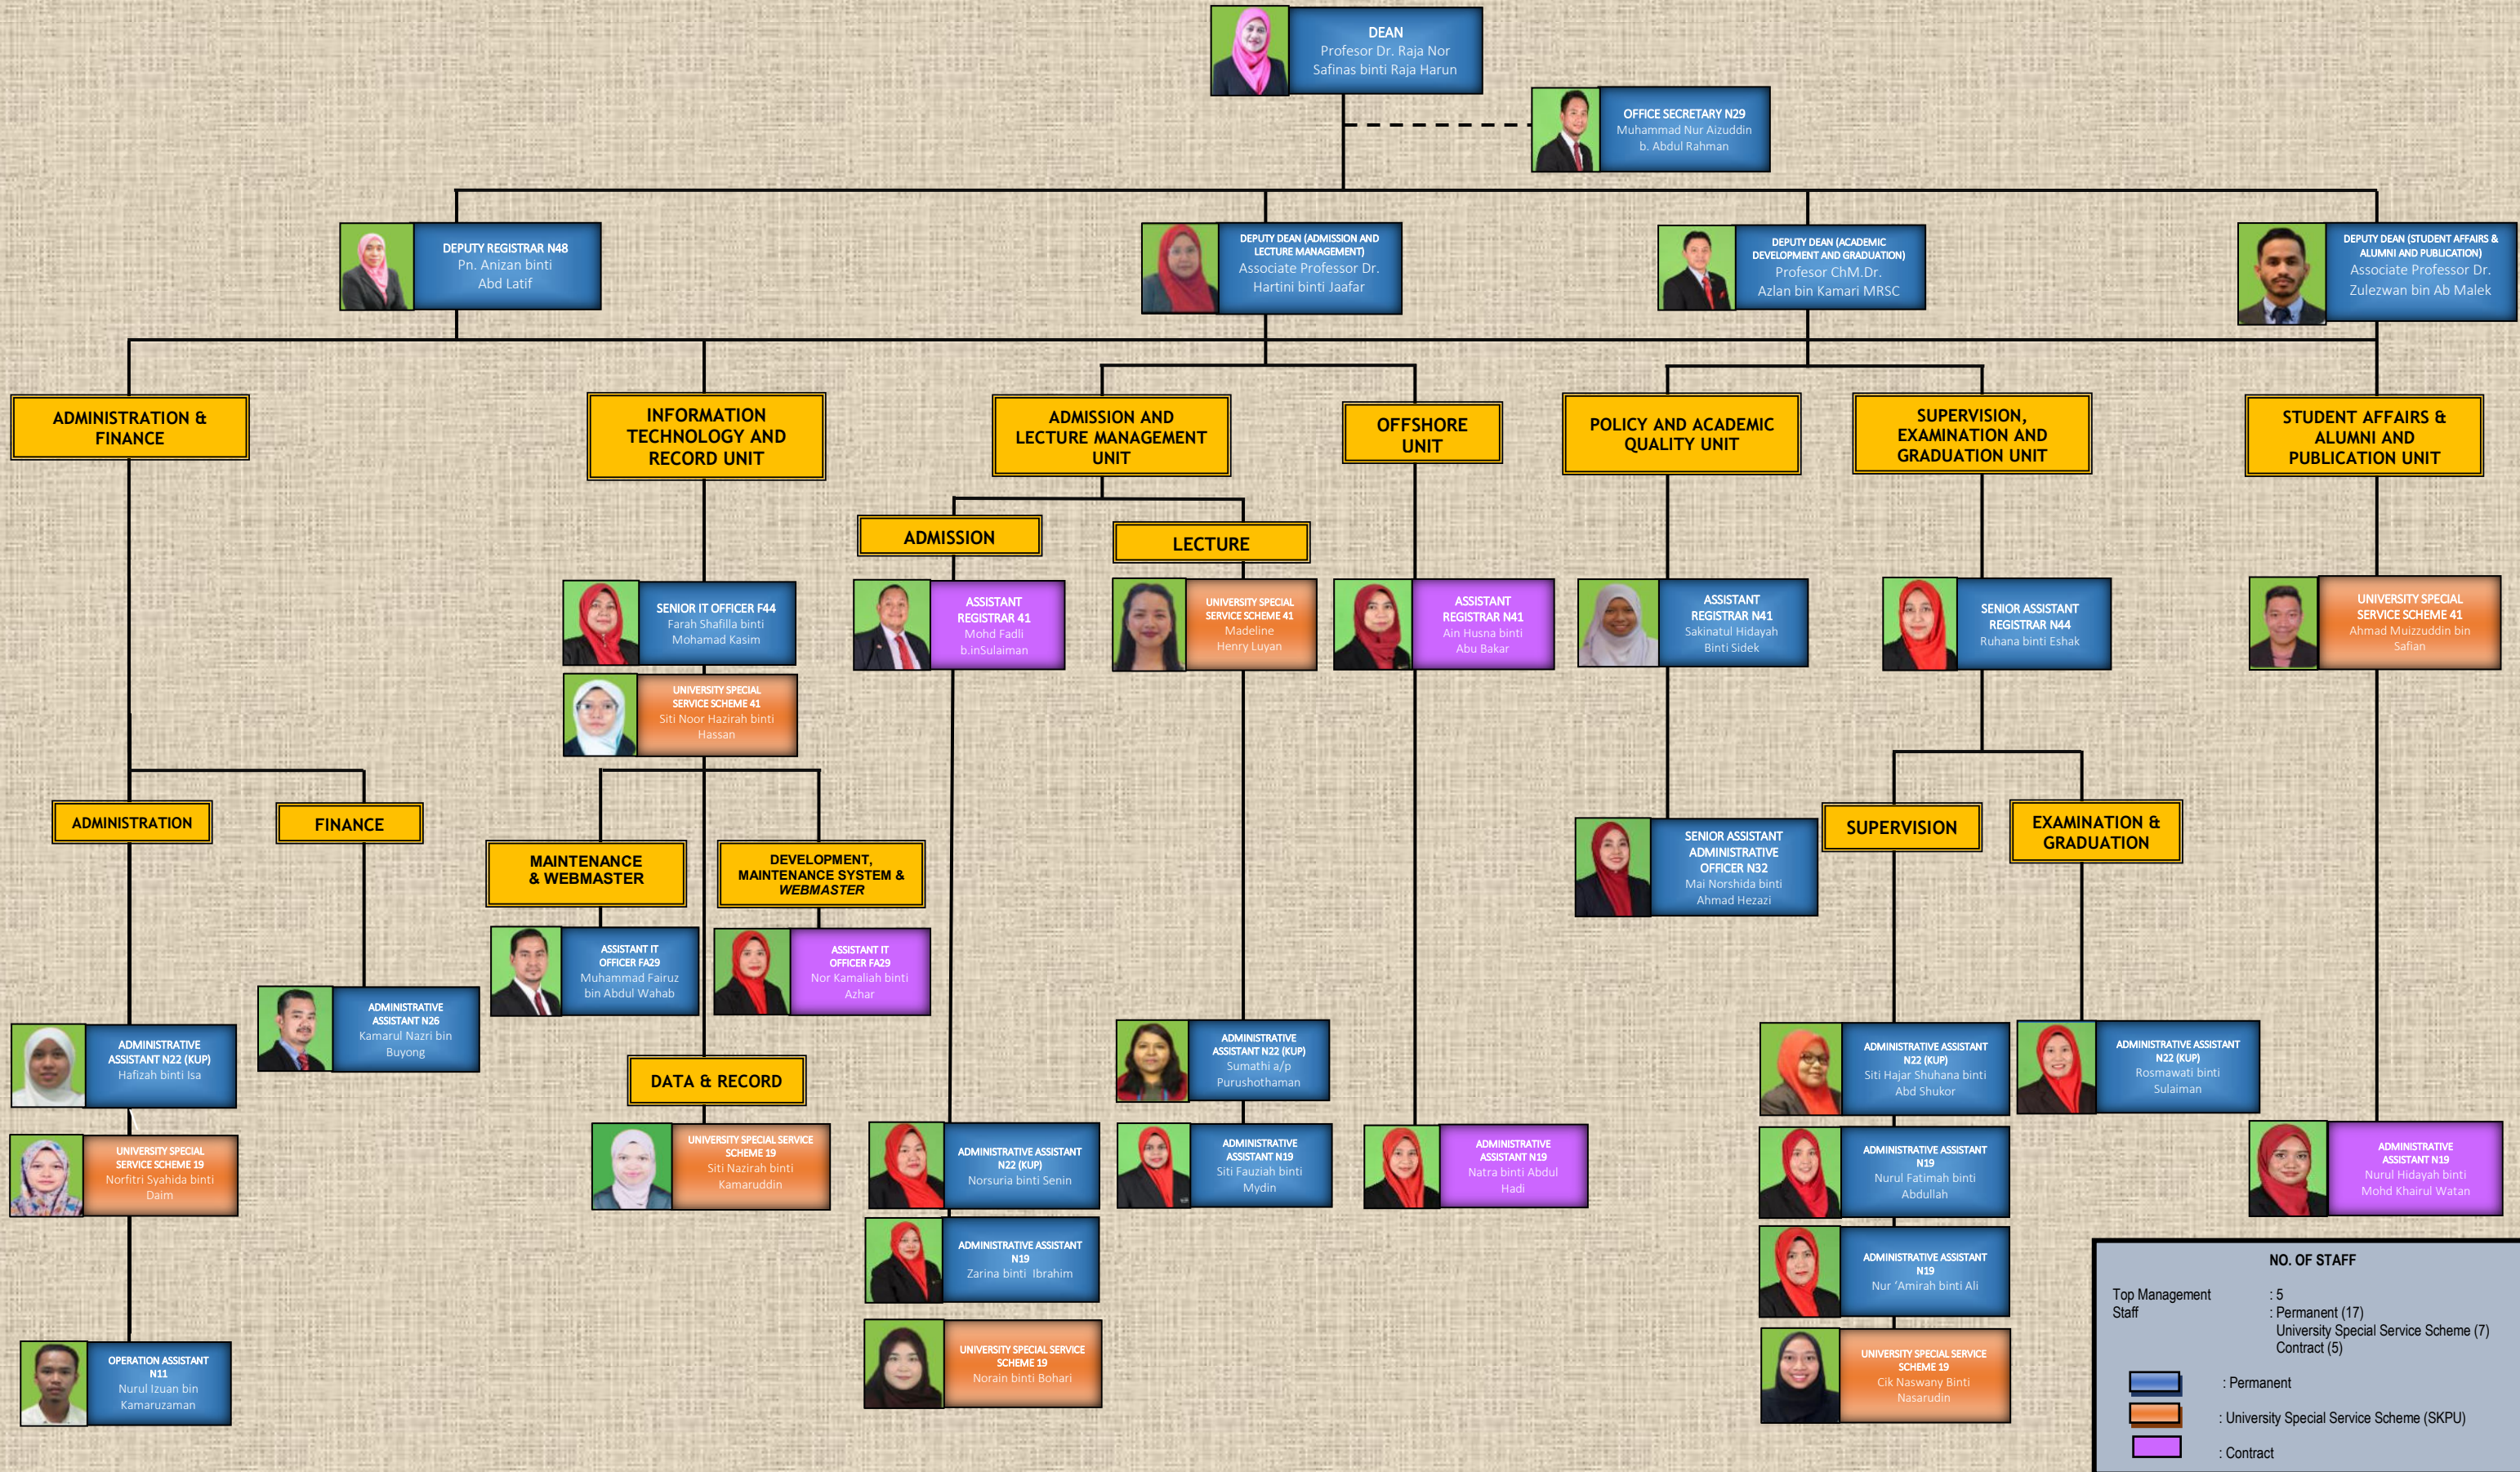

ORGANIZATION CHART INSTITUTE OF GRADUATE STUDIES (IGS)

NO. OF STAFF	
Top Management	: 5
Staff	: Permanent (17)
	: University Special Service Scheme (7)
	: Contract (5)

 	: Permanent
 	: University Special Service Scheme (SKPU)
 	: Contract