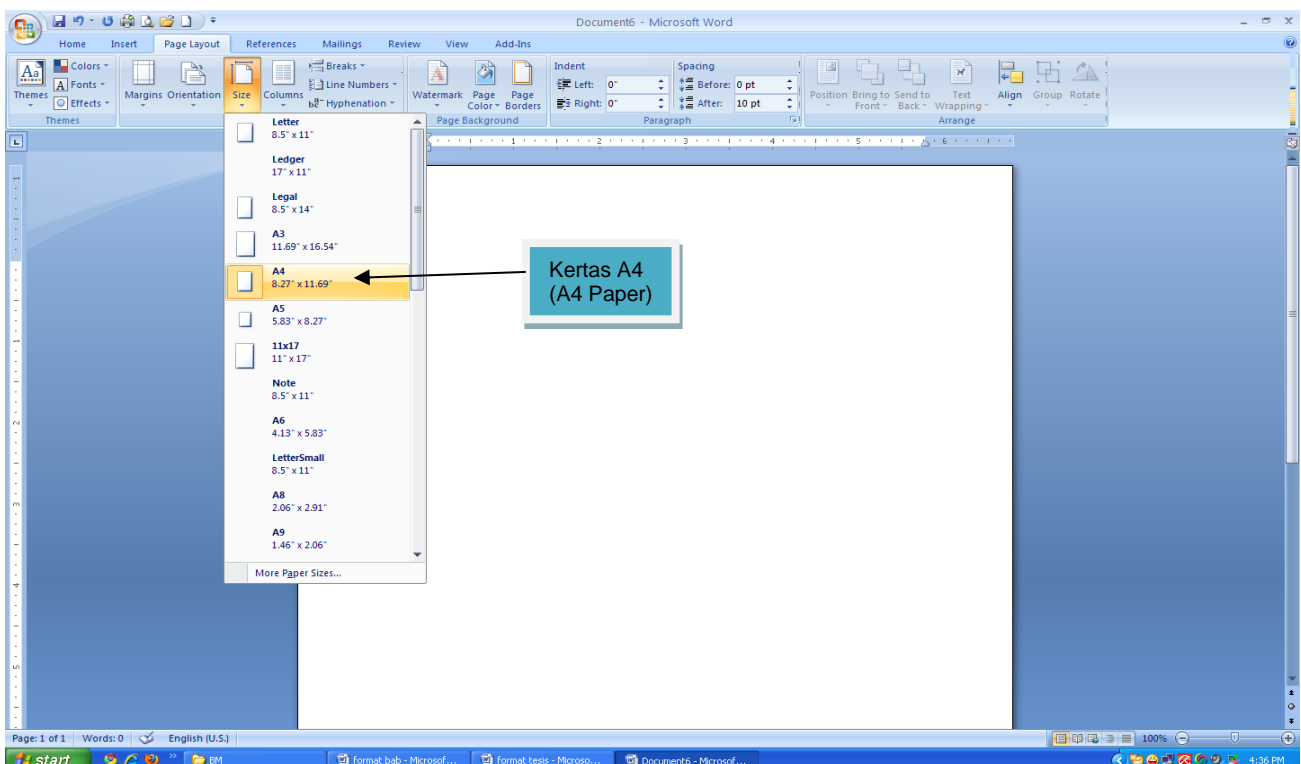

FORMAT TESIS/DISERTASI (TEMPLATE) THESIS/DISSERTATION FORMAT

1. Birai (Margin)

2. Saiz kertas (Paper size)

3. Langkauan (spacing) – double spacing

4. Huruf (Font) – Times New Roman saiz 12 / Arial saiz 11