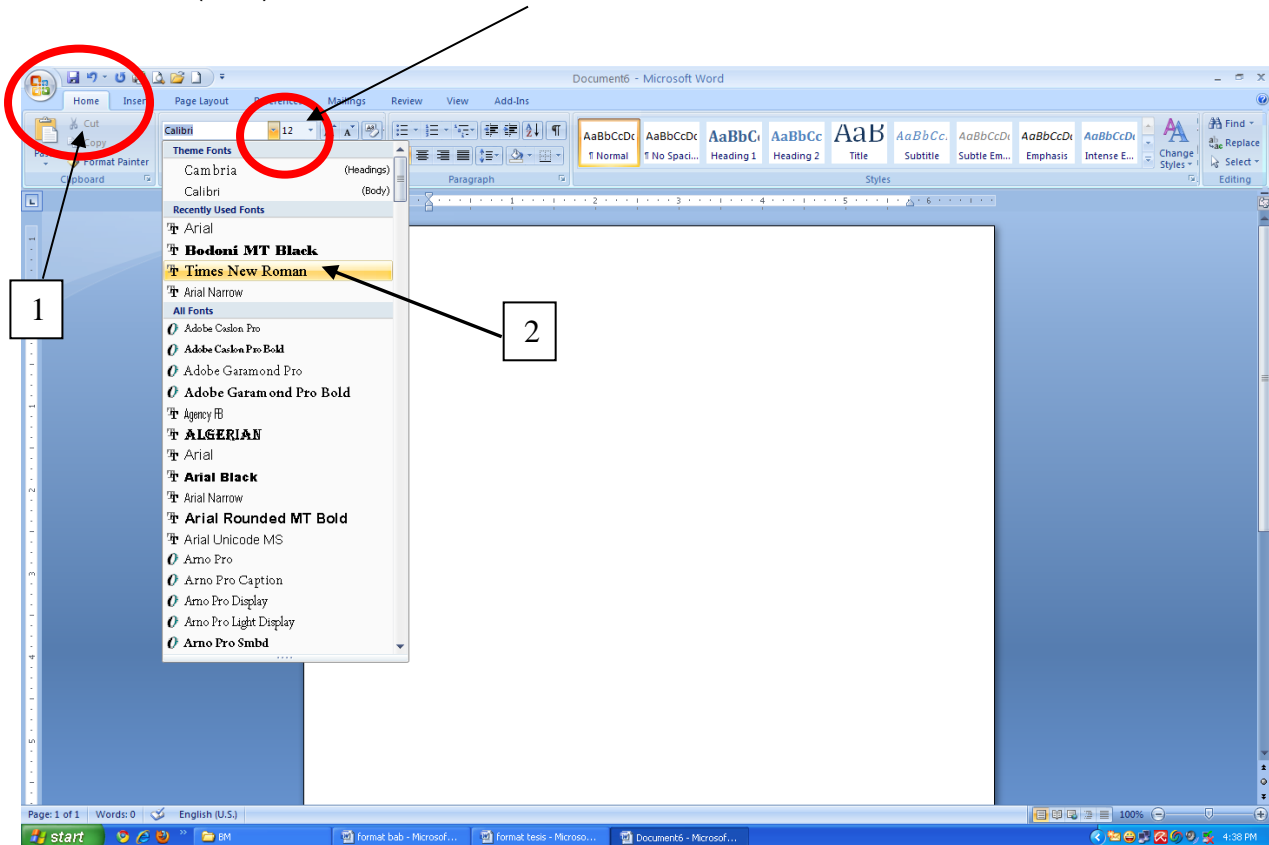

FORMAT TESIS/DISERTASI (TEMPLATE) THESIS/DISSERTATION FORMAT

1. Birai (Margin)

2. Saiz kertas (Paper size)

3. Langkauan (spacing) – double spacing

4. Huruf (Font) – Times New Roman saiz 12 / Arial saiz 11