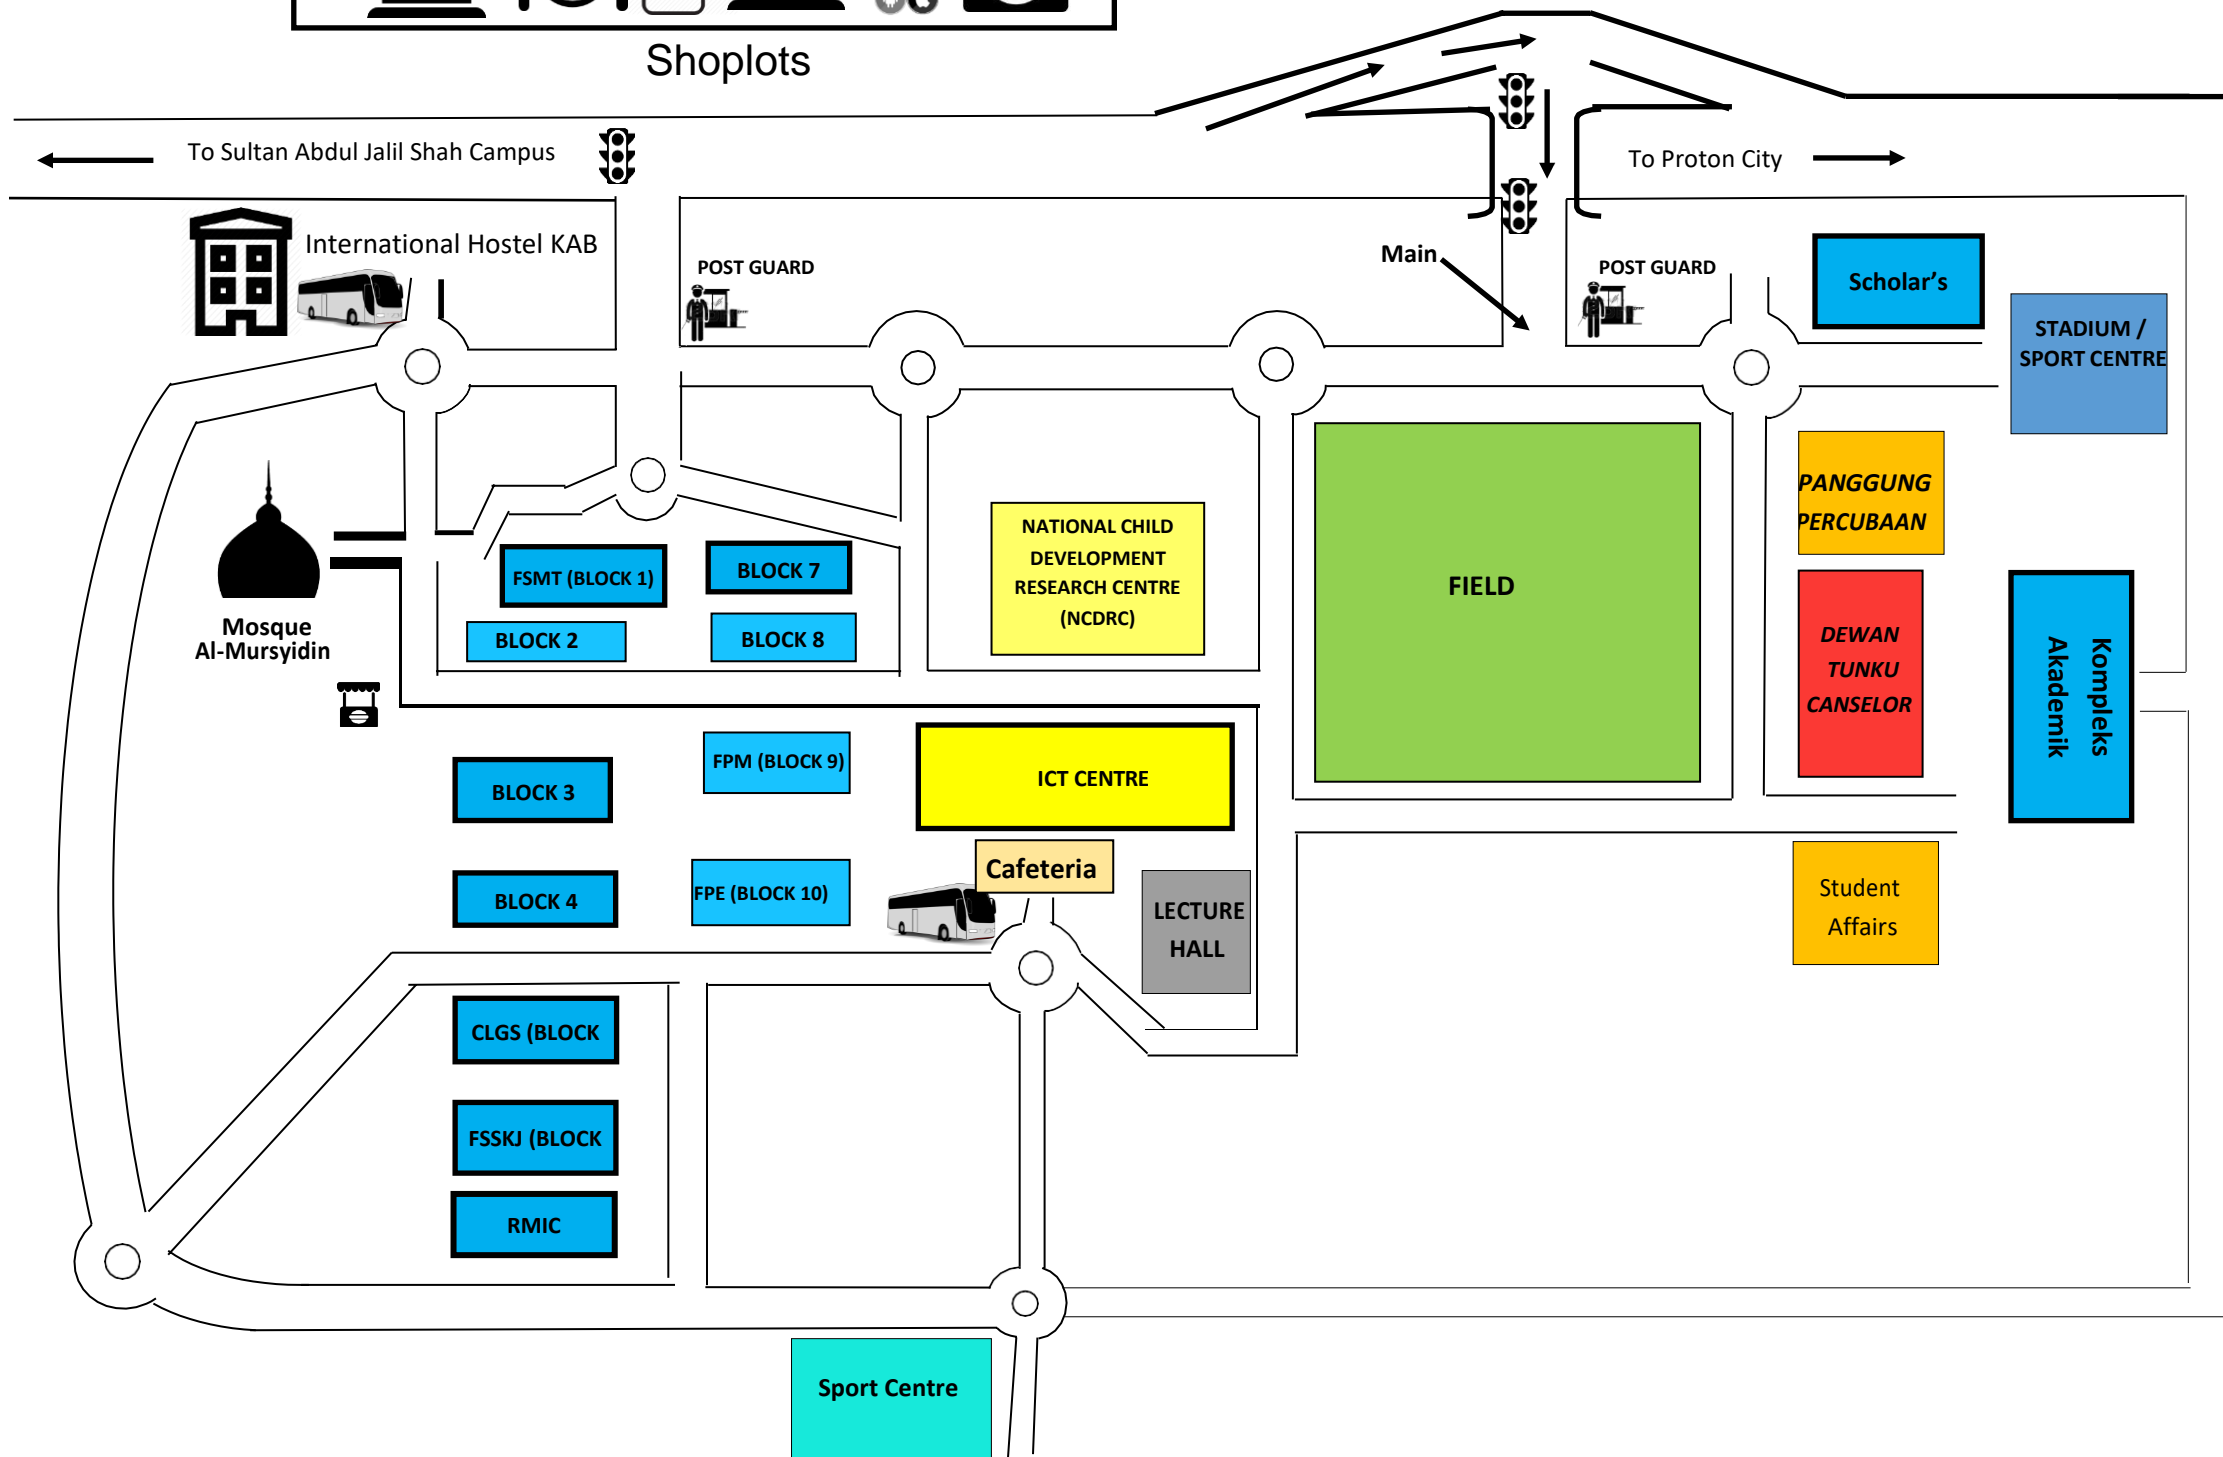

# SULTAN AZLAN SHAH CAMPUS

Shoplots

**INDICATOR :**

- FPE** - Faculty of Economic and Management
- FSMT** - Faculty of Science and Mathematics
- FSSKJ** - Faculty of Sports Science and Coaching
- FPM** - Faculty of Human Development
- CLGS** - Centre for Languages and General Studies
- ICT Centre Centre** - Information Communication & Technology Centre